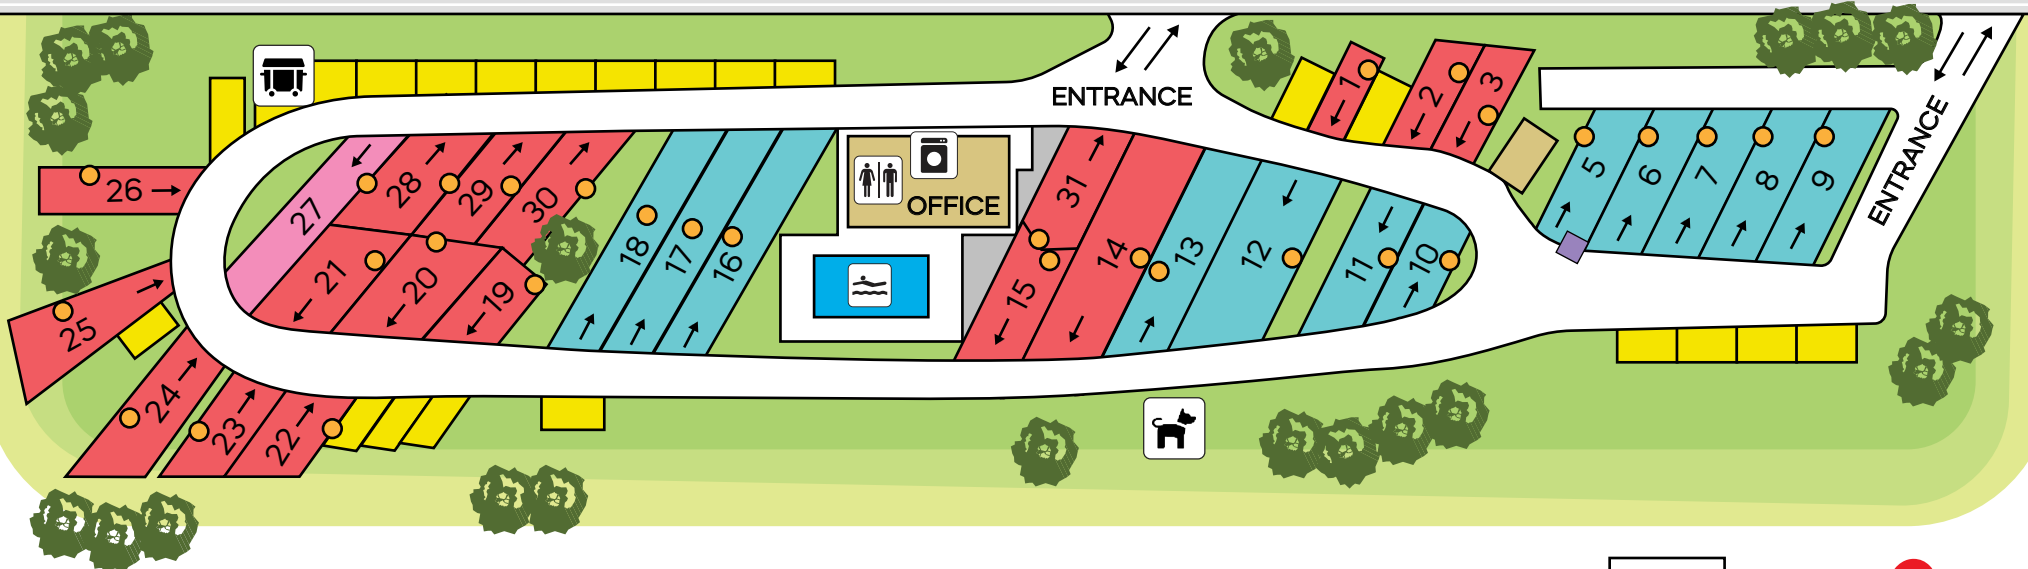

BRANSON RV PARK

HARVEY LN

LEGEND

- | | |
|----------------|-------------------|
| PULL THROUGH | LAUNDRY |
| BACK IN | RESTROOMS/SHOWERS |
| PULL IN | POOL |
| PARKING | DOG RUN AREA |
| POWER PEDESTAL | DUMPSTER |
| | ELECTRICAL POLE |

SPEED
LIMIT
5

FOR EMERGENCY

(417) 547-7640

3330 Harvey Ln, Branson, MO 65616

WWW.RVPARKBRANSON.COM